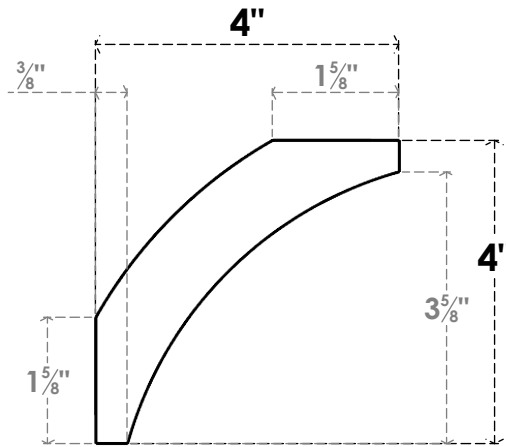

ITEM NUMBER: BRCPC060X04000X04000THR

6"W X 4"D X 4"H THORTON ARCHITECTURAL GRADE PVC CLOSED KNEE BRACE

SIDE PROFILE

FRONT PROFILE

ISOMETRIC

EKENA MILLWORK
2300 WEST MAIN ST.
CLARKSVILLE, TX 75426
TOLL FREE: 866-607-0453
WWW.EKENAMILLWORK.COM