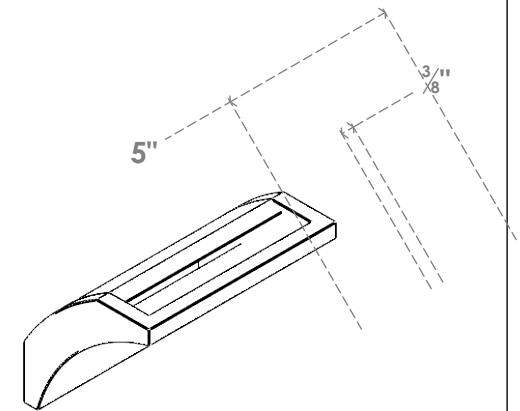

ITEM NUMBER: BRCPC060X04000X04000THR

6"W X 4"D X 4"H THORTON ARCHITECTURAL GRADE PVC CLOSED KNEE BRACE

SIDE PROFILE

FRONT PROFILE

ISOMETRIC

EKENA MILLWORK
2300 WEST MAIN ST.
CLARKSVILLE, TX 75426
TOLL FREE: 866-607-0453
WWW.EKENAMILLWORK.COM