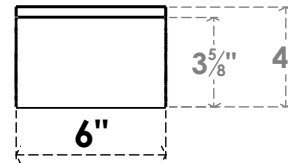

ITEM NUMBER: BRCPC060X04000X04000THR

6"W X 4"D X 4"H THORTON ARCHITECTURAL GRADE PVC CLOSED KNEE BRACE

SIDE PROFILE

FRONT PROFILE

ISOMETRIC

EKENA MILLWORK
2300 WEST MAIN ST.
CLARKSVILLE, TX 75426
TOLL FREE: 866-607-0453
WWW.EKENAMILLWORK.COM